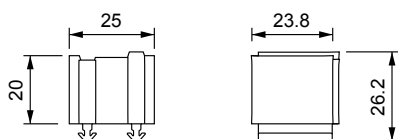

Dimensions (mm)

* Indoor only

Model	Code	Ø Cable (mm)	Model	Code	Pcs (/pack)
●			●		
SPP 0GA	1731320100	"Blind"	SPP 0BA	1731320200	10
SPP 2GA	1731320102	2-3	SPP 2BA	1731320202	
SPP 3GA	1731320103	3-4	SPP 3BA	1731320203	
SPP 4GA	1731320104	4-5	SPP 4BA	1731320204	
SPP 5GA	1731320105	5-6	SPP 5BA	1731320205	
SPP 6GA	1731320106	6-7	SPP 6BA	1731320206	
SPP 7GA	1731320107	7-8	SPP 7BA	1731320207	
SPP 8GA	1731320108	8-9	SPP 8BA	1731320208	
SPP 9GA	1731320109	9-10	SPP 9BA	1731320209	
SPP 10GA	1731320110	10-11	SPP 10BA	1731320210	
SPP 11GA	1731320111	11-12	SPP 11BA	1731320211	
SPP 12GA	1731320112	12-13	SPP 12BA	1731320212	
SPP 13GA	1731320113	13-14	SPP 13BA	1731320213	
SPP 14GA	1731320114	14-15	SPP 14BA	1731320214	
SPP 15GA	1731320115	15-16	SPP 15BA	1731320215	
SPP 16GA	1731320116	16-17	SPP 16BA	1731320216	

Model	Code	Ø Cable (mm)	Model	Code	Pcs (/pack)
●●		●●			
SPP 2x2GA	1731320304	2 x 2	SPP 2x2BA	1731320404	10
SPP 2x3GA	1731320306	2 x 3	SPP 2x3BA	1731320406	
SPP 2x4GA	1731320308	2 x 4	SPP 2x4BA	1731320408	
SPP 2x5GA	1731320310	2 x 5	SPP 2x5BA	1731320410	
SPP 2x6GA	1731320312	2 x 6	SPP 2x6BA	1731320412	
SPP 2x7GA	1731320314	2 x 7	SPP 2x7BA	1731320414	
SPP 2x8GA	1731320316	2 x 6	SPP 2x8BA	1731320416	

Model	Code	Ø Cable (mm)	Model	Code	Pcs (/pack)
●●●		●●●			
SPP 4x2GA	1731320318	4 x 2	SPP 4x2BA	1731320418	10
SPP 4x3GA	1731320320	4 x 3	SPP 4x3BA	1731320420	
SPP 4x4GA	1731320322	4 x 4	SPP 4x4BA	1731320422	
SPP 4x5GA	1731320324	4 x 5	SPP 4x5BA	1731320424	
SPP 4x6GA	1731320326	4 x 6	SPP 4x6BA	1731320426