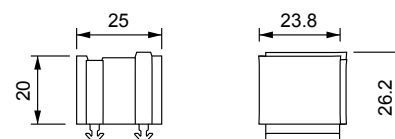

Model	Code	Ø Cable [mm]	Model	Code	Pcs /pack
		■			
SPP 0G	1731020100	"blind"	SPP 0B	1731020200	10
SPP 2G	1731020102	2-3	SPP 2B	1731020202	
SPP 3G	1731020103	3-4	SPP 3B	1731020203	
SPP 4G	1731020104	4-5	SPP 4B	1731020204	
SPP 5G	1731020105	5-6	SPP 5B	1731020205	
SPP 6G	1731020106	6-7	SPP 6B	1731020206	
SPP 7G	1731020107	7-8	SPP 7B	1731020207	
SPP 8G	1731020108	8-9	SPP 8B	1731020208	
SPP 9G	1731020109	9-10	SPP 9B	1731020209	
SPP 10G	1731020110	10-11	SPP 10B	1731020210	
SPP 11G	1731020111	11-12	SPP 11B	1731020211	
SPP 12G	1731020112	12-13	SPP 12B	1731020212	
SPP 13G	1731020113	13-14	SPP 13B	1731020213	
SPP 14G	1731020114	14-15	SPP 14B	1731020214	
SPP 15G	1731020115	15-16	SPP 15B	1731020215	
SPP 16G	1731020116	16-17	SPP 16B	1731020216	
		■ ■			
SPP 2x2G	1731020304	2 x 2	SPP 2x2B	1731020404	10
SPP 2x3G	1731020306	2 x 3	SPP 2x3B	1731020406	
SPP 2x4G	1731020308	2 x 4	SPP 2x4B	1731020408	
SPP 2x5G	1731020310	2 x 5	SPP 2x5B	1731020410	
SPP 2x6G	1731020312	2 x 6	SPP 2x6B	1731020412	
SPP 2x7G	1731020314	2 x 7	SPP 2x7B	1731020414	
SPP 2x8G	1731020316	2 x 8	SPP 2x8B	1731020416	
		■ ■ ■			
SPP 4x2G	1731020318	4 x 2	SPP 4x2B	1731020418	10
SPP 4x3G	1731020320	4 x 3	SPP 4x3B	1731020420	
SPP 4x4G	1731020322	4 x 4	SPP 4x4B	1731020422	
SPP 4x5G	1731020324	4 x 5	SPP 4x5B	1731020424	
SPP 4x6G	1731020326	4 x 6	SPP 4x6B	1731020426	
		■			
SPP ASI G	1731021130	1 x ASI	-	-	10
SPP ASI2 G	1731021140	2 x ASI	-	-	

The SPP grommets enable several cables from 2 to 17 mm diameter to be installed in the DES splittable frame.

The 2X and 4X\* versions allow multiple cables in the same grommet.

### Dimensions [mm]

\* Indoor only