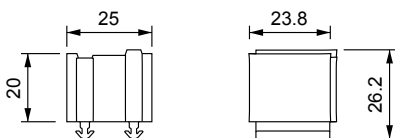

SPP grommets – small: single, double and quadruple

FEATURES

- Grommets for cables from 2 to 17 mm diameter
- “Blind” version available
- Grey and black colours available
- UL94-V0 for both colours
- ATEX version on request (Group 7)

The SPP grommets allow several cables with or without connectors from 2 to 17 mm diameter to be routed in the DES splittable frame. The 2X and 4X* versions allow multiple cables in the same grommet.

Material: TPE, halogens and silicones free

Dimensions (mm)

Model	Code	Ø Cable (mm)	Model	Code	Pcs (/pack)
□			●		
SPP 0G	1731020100	“Blind”	SPP 0B	1731020200	10
SPP 2G	1731020102	2-3	SPP2B	1731020202	
SPP 3G	1731020103	3-4	SPP 3B	1731020203	
SPP 4G	1731020104	4-5	SPP 4B	1731020204	
SPP 5G	1731020105	5-6	SPP 5B	1731020205	
SPP 6G	1731020106	6-7	SPP 6B	1731020206	
SPP 7G	1731020107	7-8	SPP 7B	1731020207	
SPP 8G	1731020108	8-9	SPP 8B	1731020208	
SPP 9G	1731020109	9-10	SPP 9B	1731020209	
SPP 10G	1731020110	10-11	SPP 10B	1731020210	
SPP 11G	1731020111	11-12	SPP 11B	1731020211	
SPP 12G	1731020112	12-13	SPP 12B	1731020212	
SPP 13G	1731020113	13-14	SPP 13B	1731020213	
SPP 14G	1731020114	14-15	SPP 14B	1731020214	
SPP 15G	1731020115	15-16	SPP 15B	1731020215	
SPP 16G	1731020116	16-17	SPP 16B	1731020216	
□□			●●		
SPP 2x2G	1731020304	2 x 2	SPP 2x2B	1731020404	10
SPP 2x3G	1731020306	2 x 3	SPP 2x3B	1731020406	
SPP 2x4G	1731020308	2 x 4	SPP 2x4B	1731020408	
SPP 2x5G	1731020310	2 x 5	SPP 2x5B	1731020410	
SPP 2x6G	1731020312	2 x 6	SPP 2x6B	1731020412	
SPP 2x7G	1731020314	2 x 7	SPP 2x7B	1731020414	
SPP 2x8G	1731020316	2 x 8	SPP 2x8B	1731020416	
□□□			●●●		
SPP 4x2G	1731020318	4 x 2	SPP 4x2B	1731020418	10
SPP 4x3G	1731020320	4 x 3	SPP 4x3B	1731020420	
SPP 4x4G	1731020322	4 x 4	SPP 4x4B	1731020422	
SPP 4x5G	1731020324	4 x 5	SPP 4x5B	1731020424	
SPP 4x6G	1731020326	4 x 6	SPP 4x6B	1731020426	
□			□		
SPP ASI G	1731021130	1 x ASI			10
SPP ASI2 G	1731021140	2 x ASI			