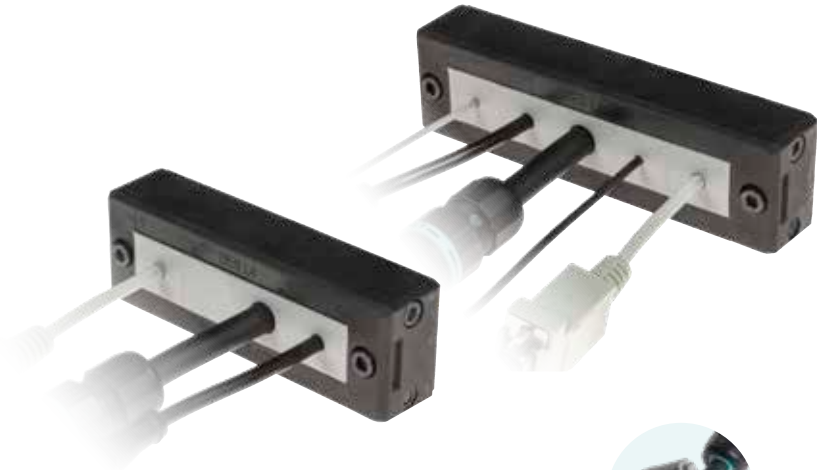

## Splittable frame for cables with and without connectors

- ▶ For 4 or 5 small SPP grommets
- ▶ Frame screws in AISI304 Stainless Steel
- ▶ Overmolded gasket for full UL94V0 system with grey or black grommets
- ▶ Strain relief according to EN 62444
- ▶ Sturdy construction IK10
- ▶ IP66 and Nema 4X\* certified with all configurations of grommets
- ▶ ATEX version on request (see sec. 7)
- ▶ Threaded inserts version on request

Model	Code	Some possible configurations	Max. cut-out [mm]	Pcs /pack
DES L4	1731010004		86 x 18	10
DES L5	1731010005		112 x 18	
Upon request:	1731991010	Set of 2 mounting screws in AISI304 with Black Dacromet finishing		

The DES L4/L5 cable entry system consists of a splittable frame designed to accommodate small (SPP) grommets for cables with or without connectors.

With all combinations of grommets, single, double, quadruple, the IP66 and Nema 4X are guaranteed.

The overmolded gasket guarantees faster installation times and the complete V0 self-extinguishing of the system.