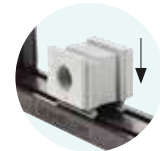

## Splittable frame for cables with and without connectors

- ▶ For 4 or 5 small SPP grommets
- ▶ Frame screws in AISI304 Stainless Steel
- ▶ Overmolded gasket for full UL94V0 system with grey or black grommets
- ▶ Strain relief according to EN 62444
- ▶ Sturdy construction IK10
- ▶ IP66 and Nema 4X\* certified with all configurations of grommets
- ▶ ATEX version on request (see sec. 7)
- ▶ Threaded inserts version on request

The DES L4/L5 cable entry system consists of a splittable frame designed to accommodate small (SPP) grommets for cables with or without connectors.

With all combinations of grommets, single, double, quadruple, the IP66 and Nema 4X are guaranteed.