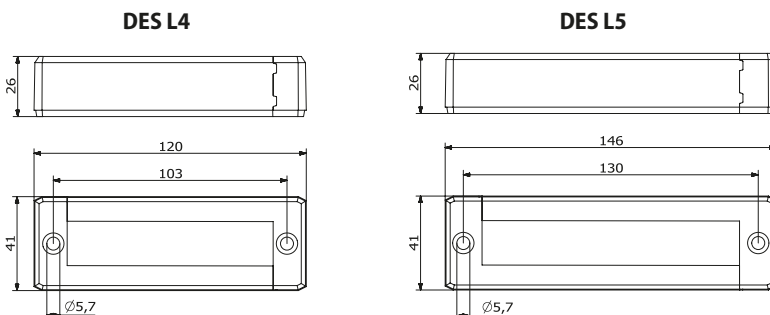

The DES L4/L5 cable entry system consists of a splittable frame designed to accommodate small (SPP) grommets for cables with or without connectors.

With all combinations of grommets, single, double, quadruple, the IP66 and Nema 4X are guaranteed.

### Dimensions [mm]

\* Indoor only

IP66

NEMA 12, 4X

UL TYPE 12, 4X

ECOLAB

IK10