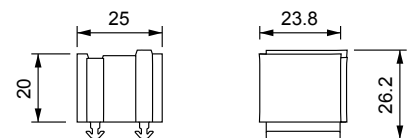

The SPP grommets enable several cables from 2 to 17 mm diameter to be installed in the DES splittable frame.

The 2X and 4X* versions allow multiple cables in the same grommet.

SPP ATEX series can be used in zone 2 and 22 according to IEC 60079-10.

Dimensions [mm]

* Indoor only

IP66

NEMA 12, 4X

UL TYPE 12, 4X

ECOLAB

RoHS COMPLIANT