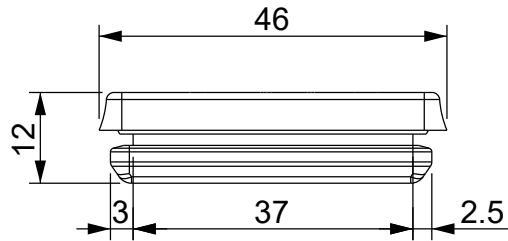

A

B

C

D

BLACK color version:
DES PM 24/50B 1732053451

Wall thickness: 1.5 - 2.5 mm

Flammability: UL94-V0, self-extinguishing
Temperature: -40°C ... +105°C
Properties: halogen-free, silicone-free
Material: thermoplastic elastomer (TPE)

Recommended cut-out:
112 x 36 mm

IP65

NEMA
12

UL TYPE
12

ECOLAB

UL94-V0

UV
ISO 4892-2A

RoHS
COMPLIANT

Codice / Code

1732052450

Descrizione / Description

DES PM 24/50 G

Rev.
004

Materiale / Material

TPE

Colore / Color

Grey

Peso / Weight (g)

-

Unità di misura / Measure units

mm

Formato / Format

A4

Scala / Scale

1:1

UNI-ISO
2768-mk