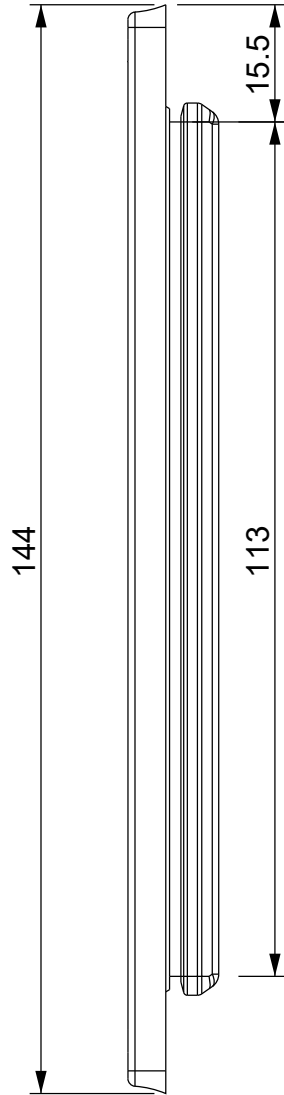

A

B

C

D

BLACK color version:
DES PM 24/50B 1732053451

Wall thickness: 1.5 - 2.5 mm

Flammability: UL94-V0, self-extinguishing
Temperature: -40°C ... +105°C
Properties: halogen-free, silicone-free
Material: thermoplastic elastomer (TPE)

Recommended cut-out:
112 x 36 mm

IP65

NEMA
12

UL TYPE
12

ECOLAB

UL94-V0

UV
ISO 4892-2A

RoHS
COMPLIANT

Codice / Code

1732052450

Descrizione / Description

DES PM 24/50 G

Rev.
004

Materiale / Material

TPE

Colore / Color

Grey

Peso / Weight (g)

-

Unità di misura / Measure units

mm

Formato / Format

A4

Scala / Scale

1:1

UNI-ISO
2768-mk