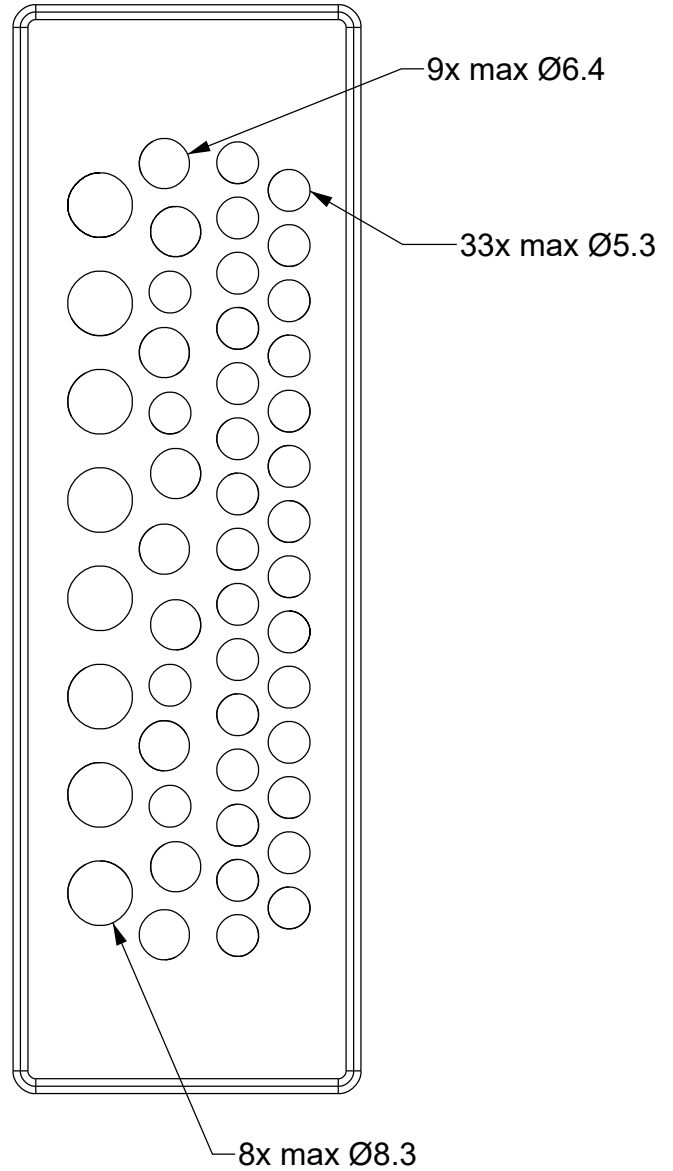

A

B

C

D

BLACK color version:
DES PM 24/50B 1732053451

Wall thickness: 1.5 - 2.5 mm

Flammability: UL94-V0, self-extinguishing
Temperature: -40°C ... +105°C
Properties: halogen-free, silicone-free
Material: thermoplastic elastomer (TPE)

Recommended cut-out:
112 x 36 mm

IP65

NEMA
12

UL TYPE
12

ECOLAB

UL94-V0

UV
ISO 4892-2A

RoHS
COMPLIANT

Codice / Code

1732052450

Descrizione / Description

DES PM 24/50 G

Rev.
004

Materiale / Material

TPE

Colore / Color

Grey

Peso / Weight (g)

-

Unità di misura / Measure units

mm

Formato / Format

A4

Scala / Scale

1:1

UNI-ISO
2768-mk