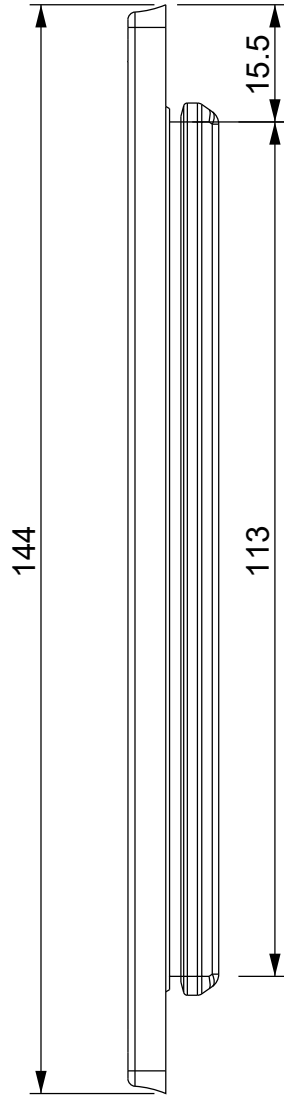

A

B

C

D

BLACK color version:
DES PM 24/48B 1732053449

Wall thickness: 1.5 - 2.5 mm

Flammability: UL94-V0, self-extinguishing
Temperature: -40°C ... +105°C
Properties: halogen-free, silicone-free
Material: thermoplastic elastomer (TPE)

Recommended cut-out:
112 x 36 mm

Codice / Code

1732052448

Descrizione / Description

DES PM 24/48 G

Rev.
004

Materiale / Material
TPE

Colore / Color
Grey

Peso / Weight (g)
-

Unità di misura / Measure units
mm

Formato / Format
A4

Scala / Scale
1:1

Data / Date
10/12/2021

Numero foglio / Sheet number
-

Numero progetto / Project number
-

Disegn. / Drawn
ravezzano@detas.com

Note / Notes
-

A

B

C

D