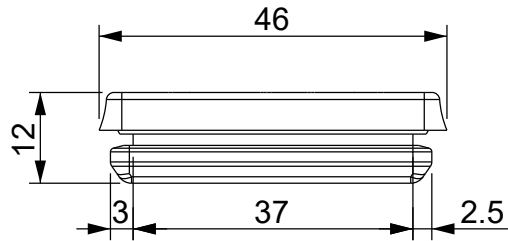

A

B

C

D

BLACK color version:
DES PM 24/48B 1732053449

Wall thickness: 1.5 - 2.5 mm

Flammability: UL94-V0, self-extinguishing
Temperature: -40°C ... +105°C
Properties: halogen-free, silicone-free
Material: thermoplastic elastomer (TPE)

Recommended cut-out:
112 x 36 mm

Codice / Code

1732052448

Descrizione / Description

DES PM 24/48 G

Rev.
004

Materiale / Material
TPE

Colore / Color
Grey

Peso / Weight (g)
-

Unità di misura / Measure units
mm

Formato / Format
A4

Scala / Scale
1:1

Data / Date
10/12/2021

Numero foglio / Sheet number
-

Numero progetto / Project number
-

Disegn. / Drawn
ravezzano@detas.com

Note / Notes
-

A

B

C

D