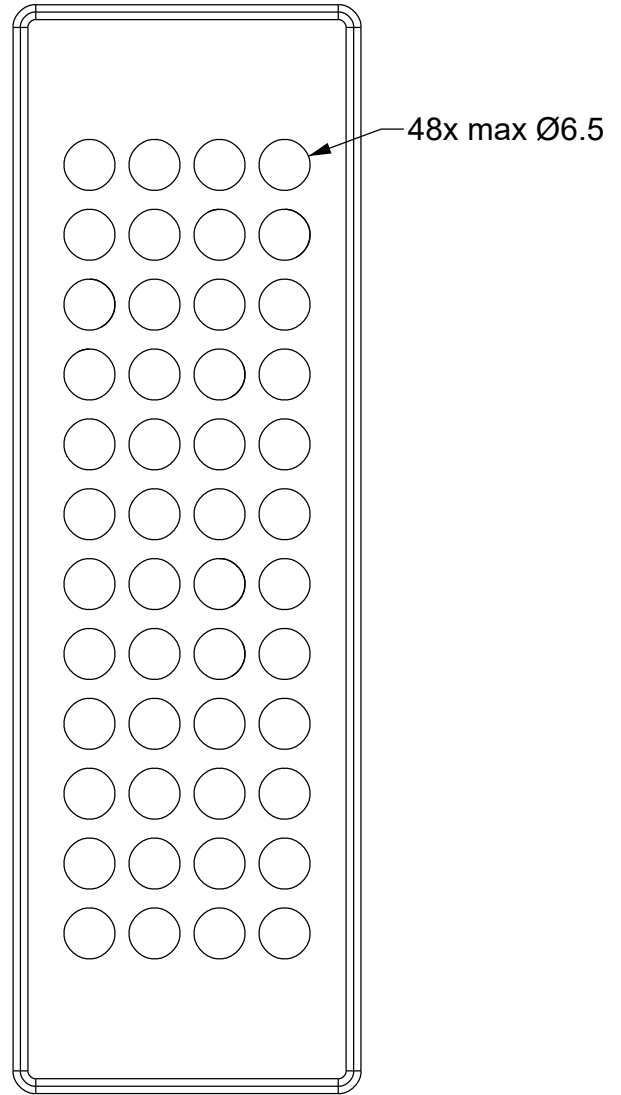

A

B

C

D

BLACK color version:
DES PM 24/48B 1732053449

Wall thickness: 1.5 - 2.5 mm

Flammability: UL94-V0, self-extinguishing
Temperature: -40°C ... +105°C
Properties: halogen-free, silicone-free
Material: thermoplastic elastomer (TPE)

Recommended cut-out:
112 x 36 mm

Codice / Code

1732052448

Descrizione / Description

DES PM 24/48 G

Rev.
004

Materiale / Material
TPE

Colore / Color
Grey

Peso / Weight (g)
-

Unità di misura / Measure units
mm

Formato / Format
A4

Scala / Scale
1:1

Data / Date
10/12/2021

Numero foglio / Sheet number
-

Numero progetto / Project number
-

Disegn. / Drawn
ravezzano@detas.com

Note / Notes
-

A

B

C

D