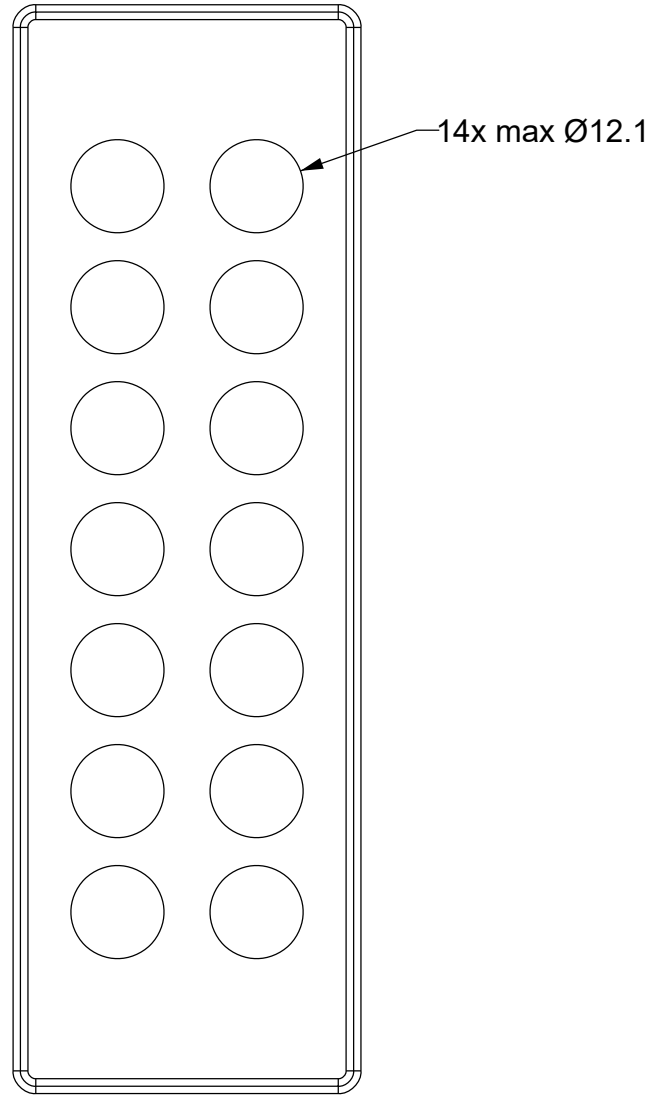

A

B

C

D

BLACK color version:
DES PM 24/14B 1732053415

Wall thickness: 1.5 - 2.5 mm

Flammability: UL94-V0, self-extinguishing
Temperature: -40°C ... +105°C
Properties: halogen-free, silicone-free
Material: thermoplastic elastomer (TPE)

Recommended cut-out:
112 x 36 mm

IP65

NEMA
12

UL TYPE
12

ECOLAB

UL94-V0

ISO 4892-2A

RoHS
COMPLIANT

Codice / Code

1732052414

Descrizione / Description

DES PM 24/14 G

Rev.
004

Materiale / Material

TPE

Colore / Color

Grey

Peso / Weight (g)

-

Unità di misura / Measure units

mm

Formato / Format

A4

Scala / Scale

1:1

UNI-ISO
2768-mk