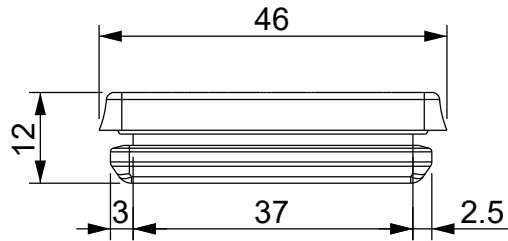

A

B

C

D

BLACK color version:
DES PM 24/14B 1732053415

Wall thickness: 1.5 - 2.5 mm

Flammability: UL94-V0, self-extinguishing
Temperature: -40°C ... +105°C
Properties: halogen-free, silicone-free
Material: thermoplastic elastomer (TPE)

Recommended cut-out:
112 x 36 mm

IP65

NEMA
12

UL TYPE
12

ECOLAB

UL94-V0

ISO 4892-2A

RoHS
COMPLIANT

Codice / Code

1732052414

Descrizione / Description

DES PM 24/14 G

Rev.
004

Materiale / Material

TPE

Colore / Color

Grey

Peso / Weight (g)

-

Unità di misura / Measure units

mm

Formato / Format

A4

Scala / Scale

1:1

UNI-ISO
2768-mk