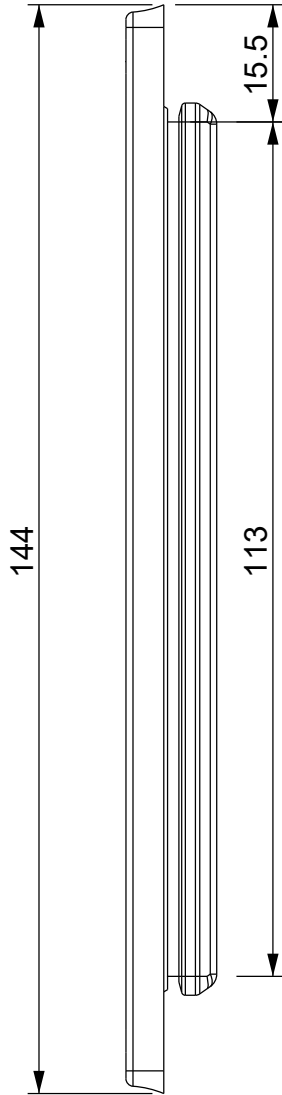

A

B

C

D

BLACK color version:
DES PM 24/14B 1732053415

Wall thickness: 1.5 - 2.5 mm

Flammability: UL94-V0, self-extinguishing
Temperature: -40°C ... +105°C
Properties: halogen-free, silicone-free
Material: thermoplastic elastomer (TPE)

Recommended cut-out:
112 x 36 mm

IP65

NEMA
12

UL TYPE
12

ECOLAB

UL94-V0

ISO 4892-2A

RoHS
COMPLIANT

Codice / Code

1732052414

Descrizione / Description

DES PM 24/14 G

Rev.
004

Materiale / Material

TPE

Colore / Color

Grey

Peso / Weight (g)

-

Unità di misura / Measure units

mm

Formato / Format

A4

Scala / Scale

1:1

UNI-ISO
2768-mk