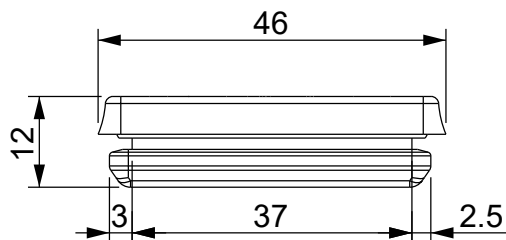

A

B

C

D

BLACK color version:
DES PM 24/12B 1732053413

Wall thickness: 1.5 - 2.5 mm

Flammability: UL94-V0, self-extinguishing
Temperature: -40°C ... +105°C
Properties: halogen-free, silicone-free
Material: thermoplastic elastomer (TPE)

Recommended cut-out:
112 x 36 mm

IP65

NEMA
12

UL TYPE
12

ECOLAB

Codice / Code

1732052412

Descrizione / Description

DES PM 24/12 G

Rev.
004

Materiale / Material

TPE

Colore / Color

Grey

Peso / Weight (g)

-

Unità di misura / Measure units

mm

Formato / Format

A4

Scala / Scale

1:1

UNI-ISO
2768-mk