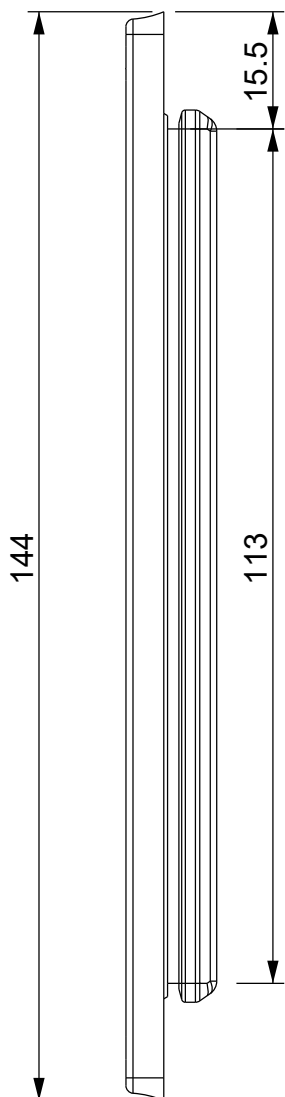

A

B

C

D

BLACK color version:
DES PM 24/12B 1732053413

Wall thickness: 1.5 - 2.5 mm

Flammability: UL94-V0, self-extinguishing
Temperature: -40°C ... +105°C
Properties: halogen-free, silicone-free
Material: thermoplastic elastomer (TPE)

Recommended cut-out:
112 x 36 mm

IP65

NEMA
12

UL TYPE
12

ECOLAB

Codice / Code

1732052412

Descrizione / Description

DES PM 24/12 G

Rev.
004

Materiale / Material

TPE

Colore / Color

Grey

Peso / Weight (g)

-

Unità di misura / Measure units

mm

Formato / Format

A4

Scala / Scale

1:1

UNI-ISO
2768-mk