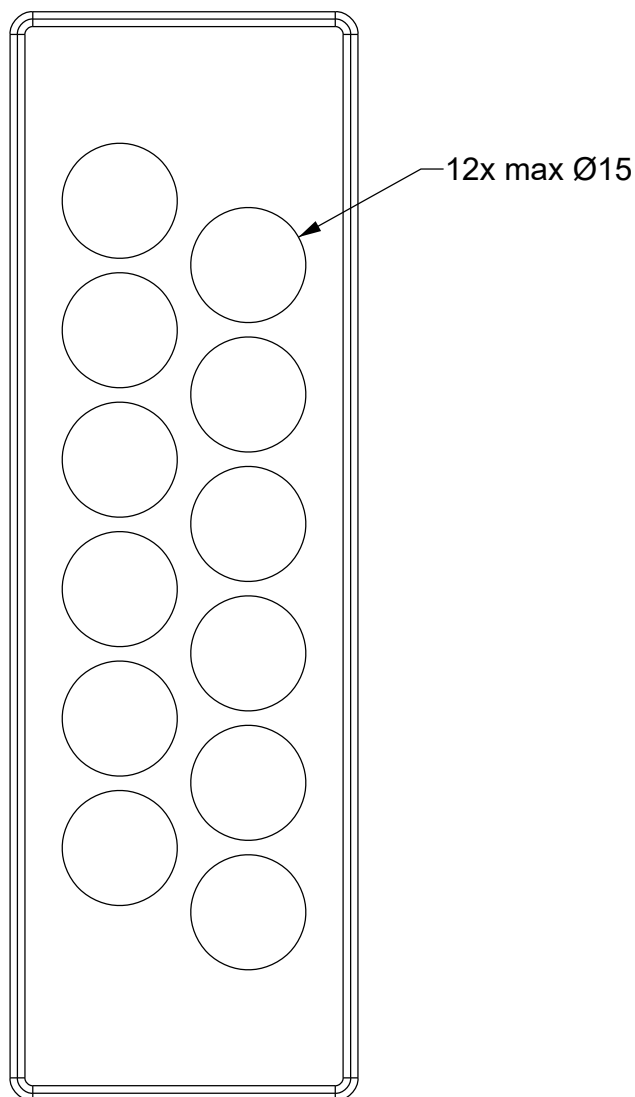

A

B

C

D

BLACK color version:
DES PM 24/12B 1732053413

Wall thickness: 1.5 - 2.5 mm

Flammability: UL94-V0, self-extinguishing
Temperature: -40°C ... +105°C
Properties: halogen-free, silicone-free
Material: thermoplastic elastomer (TPE)

Recommended cut-out:
112 x 36 mm

IP65

NEMA
12

UL TYPE
12

ECOLAB

Codice / Code

1732052412

Descrizione / Description

DES PM 24/12 G

Rev.
004

Materiale / Material

TPE

Colore / Color

Grey

Peso / Weight (g)

-

Unità di misura / Measure units

mm

Formato / Format

A4

Scala / Scale

1:1

UNI-ISO
2768-mk