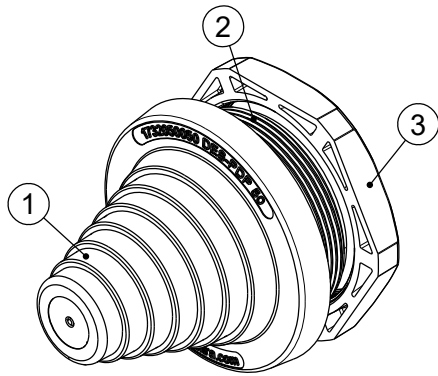

A

B

C

D

Id	Description	Material	Q.ty	
1	Body	TPE	1	Cable min: Ø 17 mm max: Ø 42 mm
2	Thread	PA	1	
3	Locknut	PA	1	

BLACK version:
DES PDP 50B - 1732052050

ATEX version:
DES PDP 50GA - 1732350050
DES PDP 50BA - 1732352050

Flammability: UL94-V0, self-extinguishing
Temperature: -40°C ... +155°C
Properties: halogen-free, silicone-free
Material: elastomer (TPE) / polyamide (PA)

Recommended cut-out:
Ø 50.5 mm

Codice / Code

1732050050

Descrizione / Description

DES PDP 50

Rev.
005

Materiale / Material
see table

Colore / Color
Grey

Peso / Weight (g)
-

Unità di misura / Measure units
mm

Formato / Format
A4

Scala / Scale
1:1

Data / Date
01/12/2021

Numero foglio / Sheet number
-

Numero progetto / Project number
-

Disegn. / Drawn
ravezzano@detas.com

Note / Notes
-

A

B

C

D