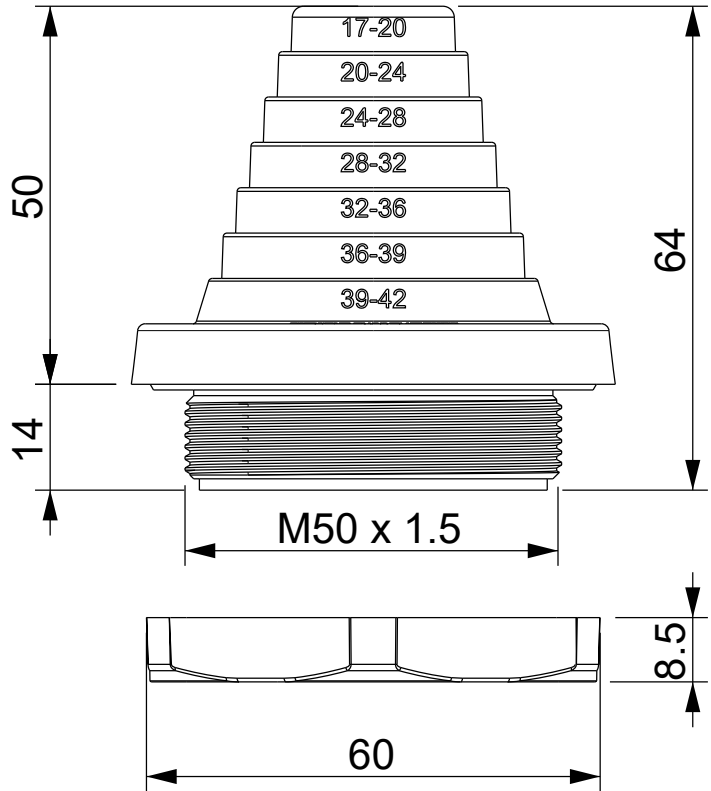

A

B

C

D

Id	Description	Material	Q.ty	
1	Body	TPE	1	Cable min: Ø 17 mm max: Ø 42 mm
2	Thread	PA	1	
3	Locknut	PA	1	

BLACK version:
DES PDP 50B - 1732052050

ATEX version:
DES PDP 50GA - 1732350050
DES PDP 50BA - 1732352050

Flammability: UL94-V0, self-extinguishing
Temperature: -40°C ... +155°C
Properties: halogen-free, silicone-free
Material: elastomer (TPE) / polyamide (PA)

Recommended cut-out:
Ø 50.5 mm

Codice / Code

1732050050

Descrizione / Description

DES PDP 50

Rev.
005

Materiale / Material
see table

Colore / Color
Grey

Peso / Weight (g)
-

Unità di misura / Measure units
mm

Formato / Format
A4

Scala / Scale
1:1

Data / Date
01/12/2021

Numero foglio / Sheet number
-

Numero progetto / Project number
-

Disegn. / Drawn
ravezzano@detas.com

Note / Notes
-

A

B

C

D